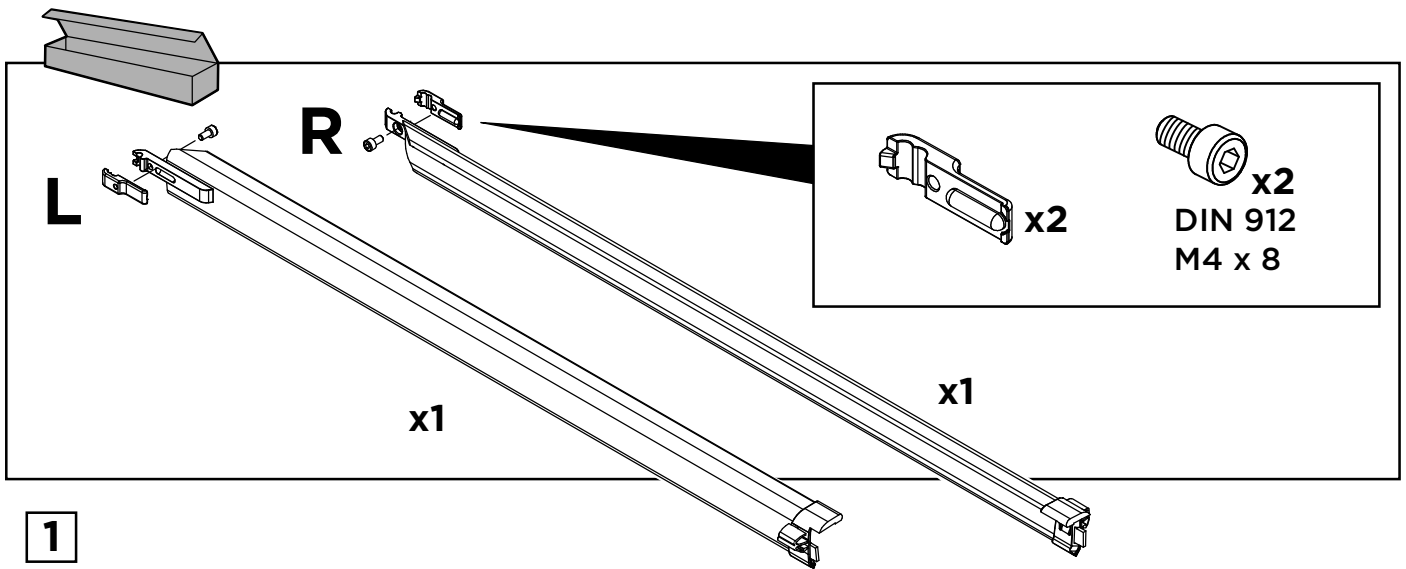

Thule Tension Arm Set TO 5200

➤ Instructions

Prod no.: 301295

Document: 5AT905-00 | 3380041100

Date: 02/03/2016

Bring your life
thule.com

1

2