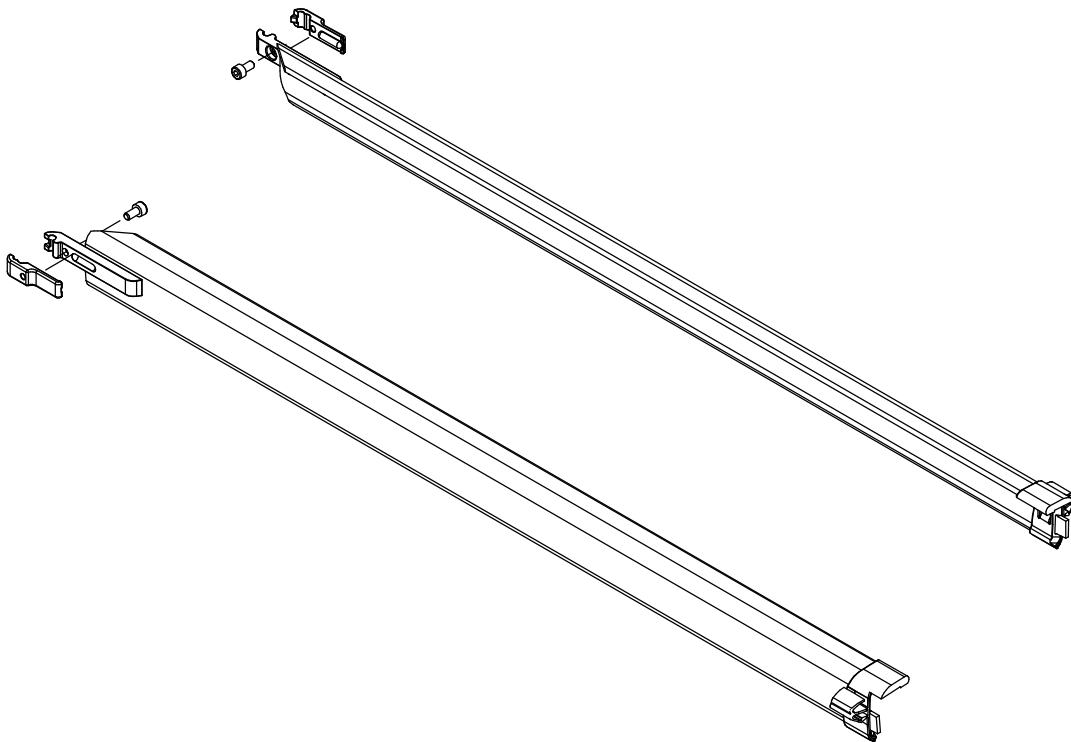

Thule Tension Arm Set TO 5200

➤ Instructions

Prod no.: 301295

Document: 5AT905-00 | 3380041100

Date: 02/03/2016

Bring your life
thule.com

1

2