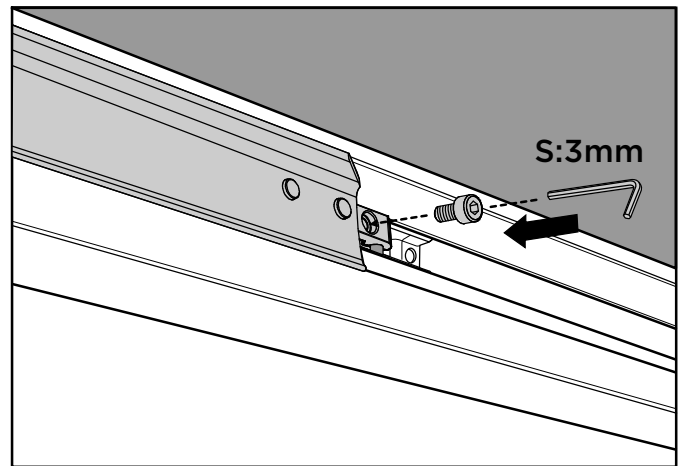

Thule Tension Arm Set TO 5200

➤ Instructions

Prod no.: 301295

Document: 5AT905-00 | 3380041100

Date: 02/03/2016

Bring your life
thule.com

1

2