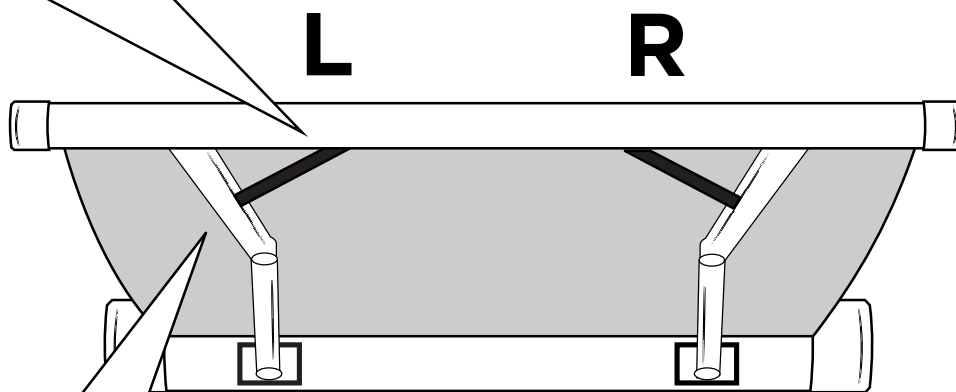

Thule Tension Arm Set TO 5200

➤ Instructions

Prod no.: 301295

Document: 5AT905-00 | 3380041100

Date: 02/03/2016

Bring your life
thule.com

1

2