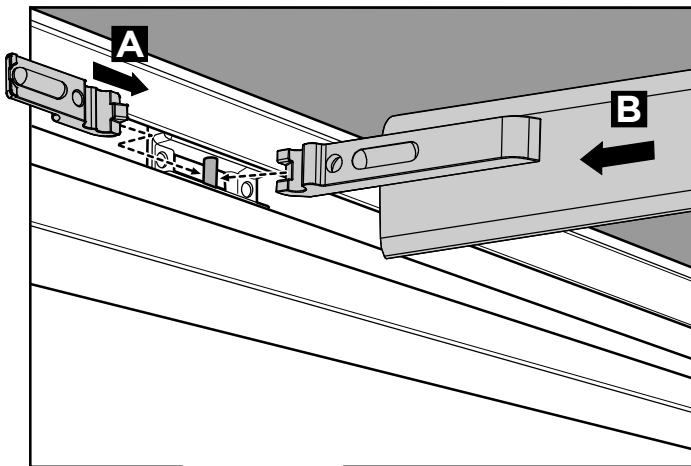

Thule Tension Arm Set TO 5200

➤ Instructions

Prod no.: 301295

Document: 5AT905-00 | 3380041100

Date: 02/03/2016

Bring your life
thule.com

1

2